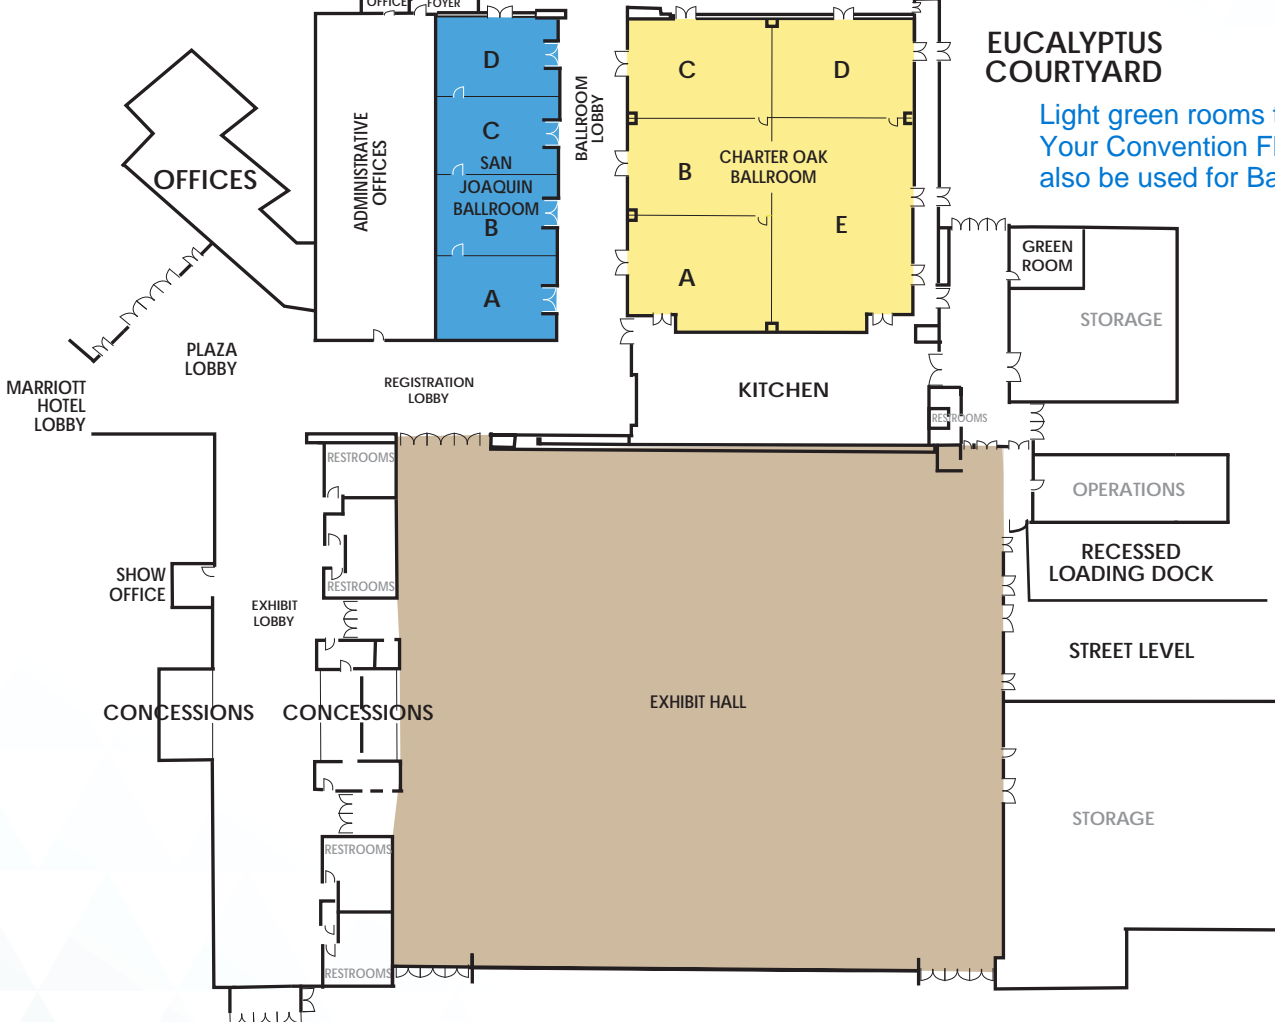

Green rooms below are training classrooms on 2nd floor. Discussed was using Sierra A+B for DEC + Finance meetings.

Red rooms to the Left.  
 Office spaces for use as HQ.  
 Discussed was possibly using more than 1.

**PLAZA COURTYARD**

**EUCALYPTUS COURTYARD**

Light green rooms to the Left.  
 Your Convention Floor Space. This will also be used for Banquet purposes.

# ROOM CAPACITIES AND DIMENSIONS

## BANQUET

60" Round / 8 per